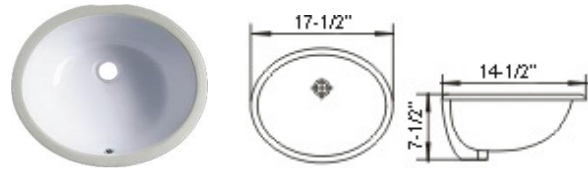

Porcelain Undermount Bath Lavatories

1714ULW / B
Oval Shaped 17x14
White/Biscuit Sink

1512ULW / B
Oval Shaped 15x12
White/Biscuit Sink

1813ULW / B
Rectangular Shaped 18x13 White /
Biscuit Porcelain Lavatory Sink

The following sinks are available by special order:

18 Gauge Stainless Steel Sinks

1113SS18

11x13x7 Single Bowl Prep or Bar Sink

1016SS18

10x16x7 Single Bowl Prep or Bar Sink

1714OSS18

17x14x7 Oval Bowl Bar or Bath Sink

1515SS18

15x15x7 Round Bowl Prep or Bar Sink

Porcelain Lavatory Sinks

1714ULBK

Oval Shaped 17x14 Black Porcelain Lavatory Sink

1512ULBK

Smaller-Size Oval Shaped Black Porcelain Lavatory Sink

2216ULW / 2216ULB / 2216ULBK

Large Oval Shaped 22x16 White / Biscuit / Black Porcelain Lavatory Sink