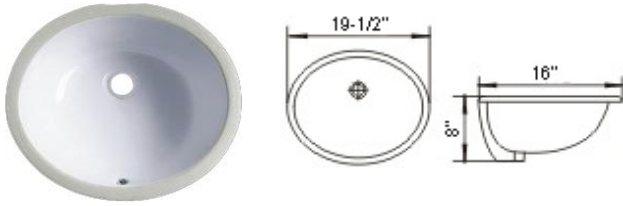

Porcelain Undermount Bath Lavatories

1714ULW / B
Oval Shaped 17x14
White/Biscuit Sink

1512ULW / B
Oval Shaped 15x12
White/Biscuit Sink

1813ULW / B
Rectangular Shaped 18x13 White /
Biscuit Porcelain Lavatory Sink

The following sinks are available by special order:

18 Gauge Stainless Steel Sinks

1113SS18

11x13x7 Single Bowl Prep or Bar Sink

1016SS18

10x16x7 Single Bowl Prep or Bar Sink

1714OSS18

17x14x7 Oval Bowl Bar or Bath Sink

1515SS18

15x15x7 Round Bowl Prep or Bar Sink

Porcelain Lavatory Sinks

1714ULBK

Oval Shaped 17x14 Black Porcelain Lavatory Sink

1512ULBK

Smaller-Size Oval Shaped Black Porcelain Lavatory Sink

2216ULW / 2216ULB / 2216ULBK

Large Oval Shaped 22x16 White / Biscuit / Black Porcelain Lavatory Sink