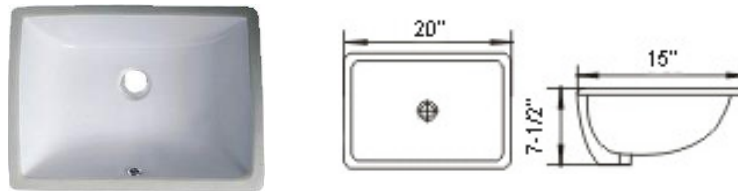

Porcelain Undermount Bath Lavatories

1714ULW / B
Oval Shaped 17x14
White/Biscuit Sink

1512ULW / B
Oval Shaped 15x12
White/Biscuit Sink

1813ULW / B
Rectangular Shaped 18x13 White /
Biscuit Porcelain Lavatory Sink

The following sinks are available by special order:

18 Gauge Stainless Steel Sinks

1113SS18

11x13x7 Single Bowl Prep or Bar Sink

1016SS18

10x16x7 Single Bowl Prep or Bar Sink

1714OSS18

17x14x7 Oval Bowl Bar or Bath Sink

1515SS18

15x15x7 Round Bowl Prep or Bar Sink

Porcelain Lavatory Sinks

1714ULBK

Oval Shaped 17x14 Black Porcelain Lavatory Sink

1512ULBK

Smaller-Size Oval Shaped Black Porcelain Lavatory Sink

2216ULW / 2216ULB / 2216ULBK

Large Oval Shaped 22x16 White / Biscuit / Black Porcelain Lavatory Sink